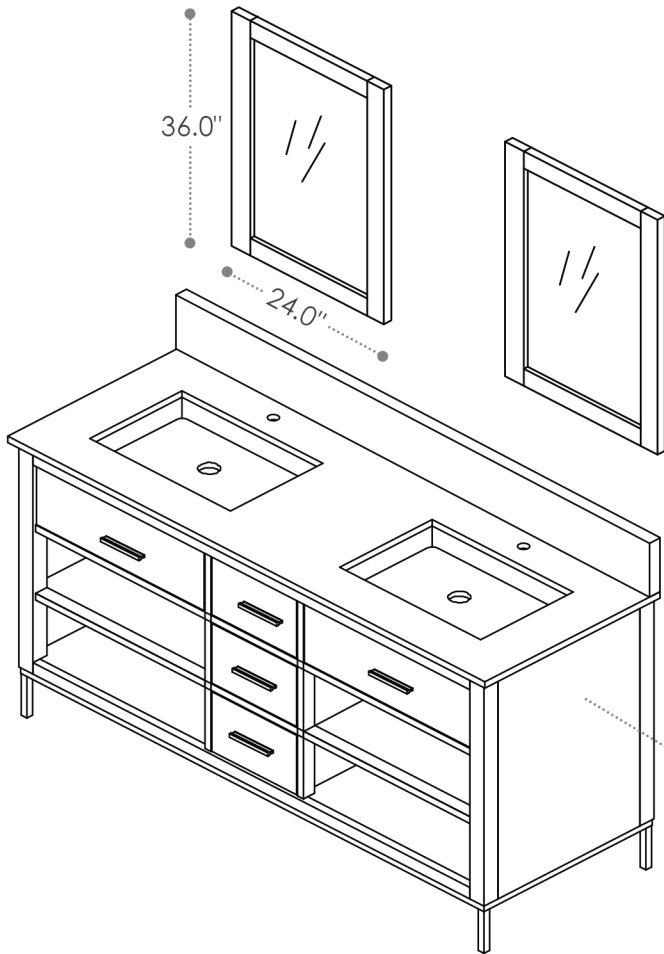

ALTAIR

FASHION BATHROOM LIFE

Altair Design, Inc.

Kesia

60"W x 22"D

Bathroom Vanity

60"W x 22"D x 34"H inches

INSTALLATION SPECIFICATION

Item#	545060		
Color	Black Oak/Brown Pine/White		
Overall Dimension	60 in W x 22 in D x 34 in H		
Vanity Material	Solid wood and long-lasting plywood		
Hardware Finish	Aluminum Alloy Brushed Gold/Matte Black		
Number of Door	No Door		
Number of Drawers	2 flip-down drawers and 3 Soft-Closing drawers		
Metal Base Material	Iron(Matte Black)/Stainless Steel(Brushed Gold)		
Countertop Material	Composite Stone	Shape	Rectangular
Top Thickness	0.8 inch	Installation Type	Freestanding
Assembly Required	No	Backsplash Height	4 inch
Faucet Hole Spacing(in.)	Single Hole	Sink	Double Undermount Sink

All measurements are approximate. Measurements may vary +/-1/2".
Does not include faucet, drain assembly, P-trap